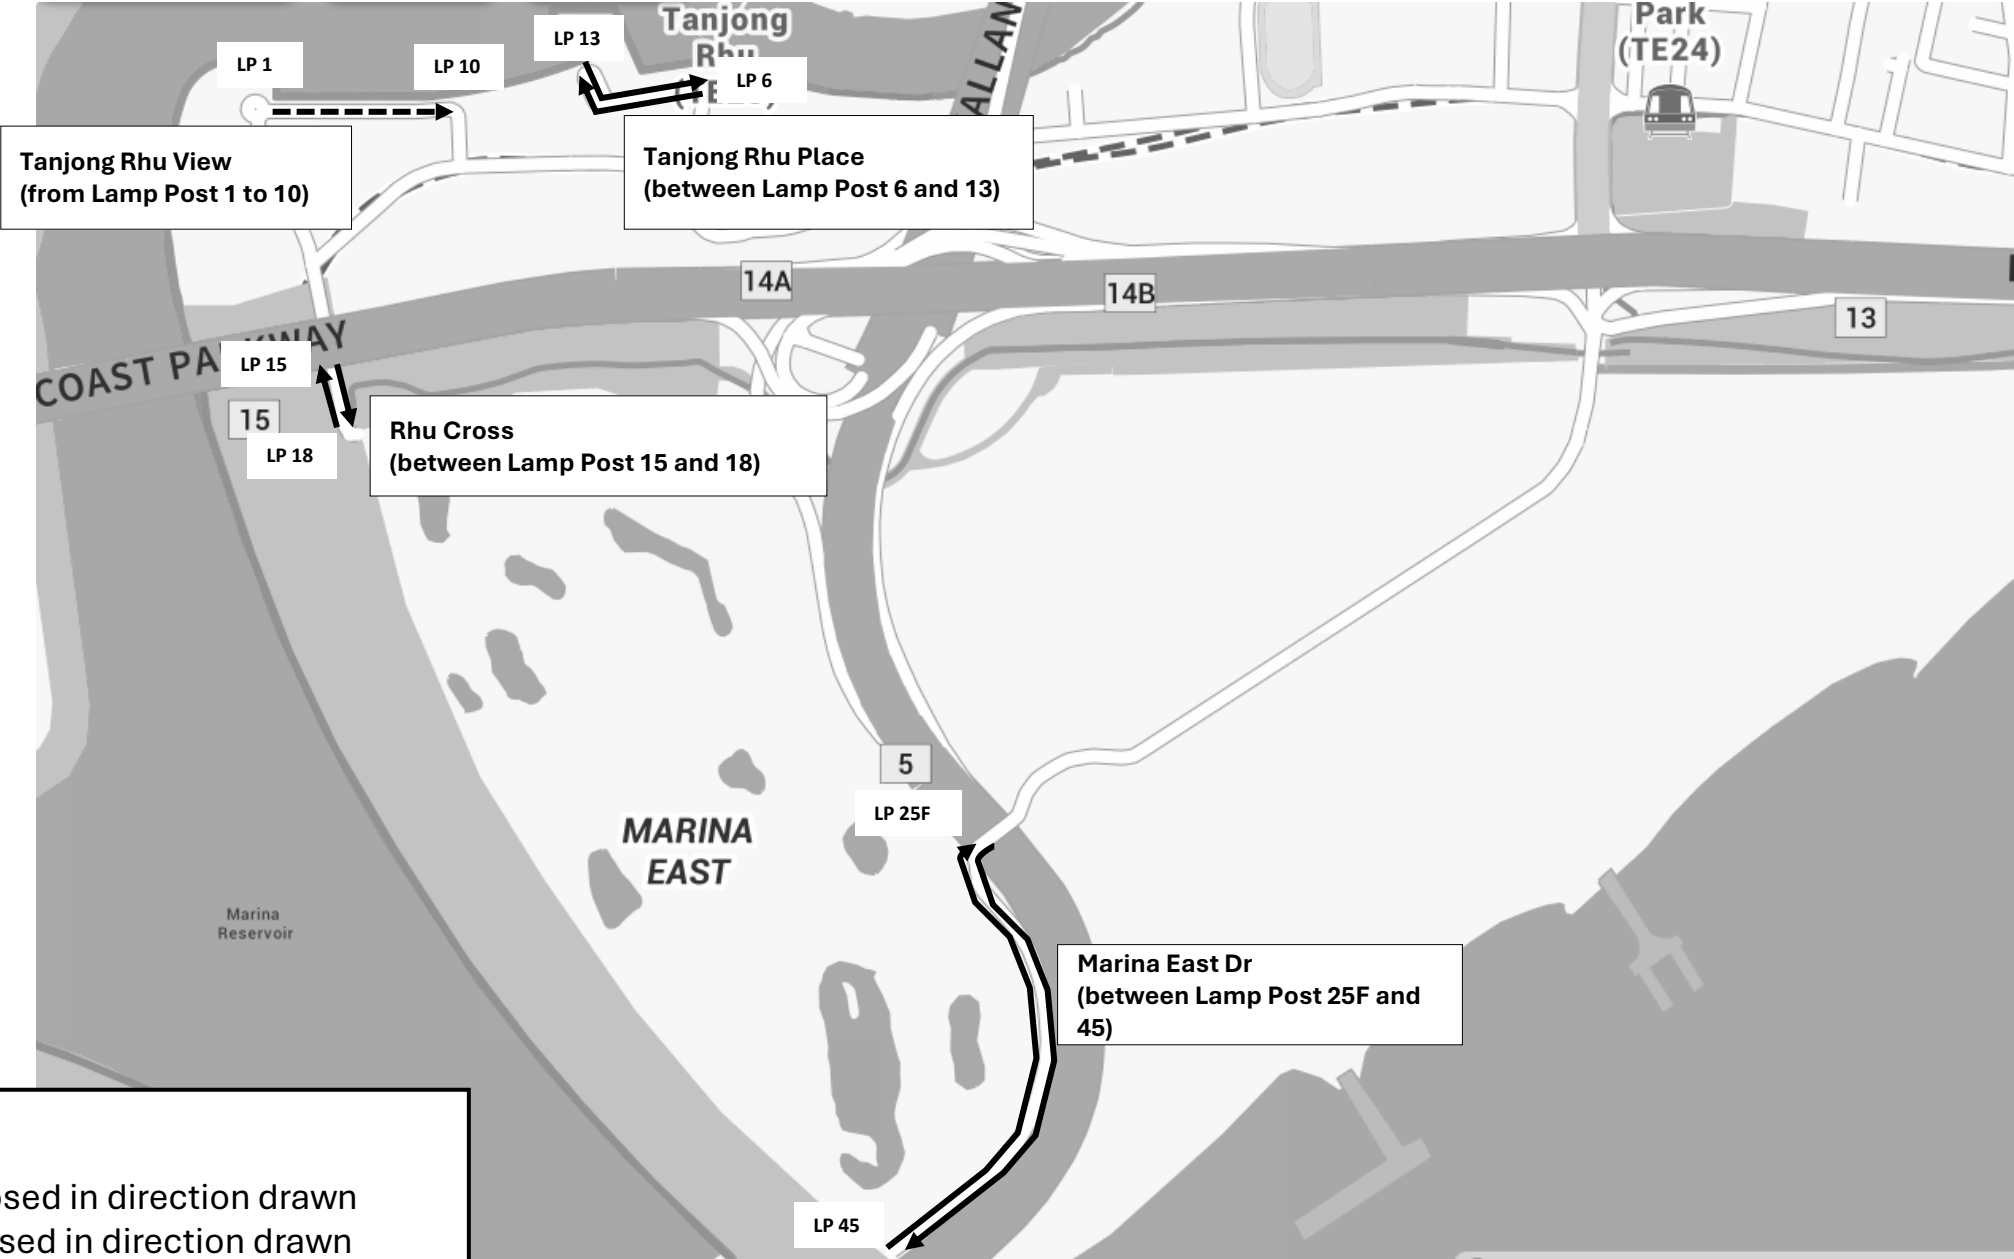

Closure Time	Road Name	Closure Extent
6am to 10am	Tanjong Rhu View (from Lamp Post 1 to 10)	Leftmost Lane Closure
	Rhu Cross (between Lamp Post 15 and 18)	Full road closure
	Tanjong Rhu Place (between Lamp Post 6 and 13)	
	Marina East Dr (between Lamp Post 25F and 45)	

6 June 2026  
6am to 10am

**Legend:**

-  Road closed in direction drawn
-  Lane closed in direction drawn